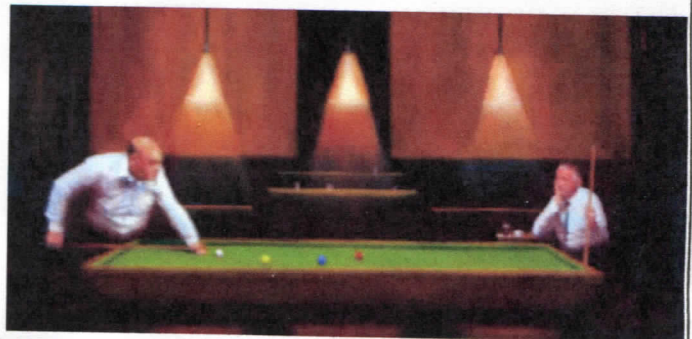

ROBERT MOORE PAINTINGS

“Gatehouse At Charlestown” (Sussex)

“Gatehouse at Charlestown II”
(Best of Show Winner at A.D.A.S. 2005 Spring)

“Young Buck”

Untitled

“Berkshire Farm II”

Untitled