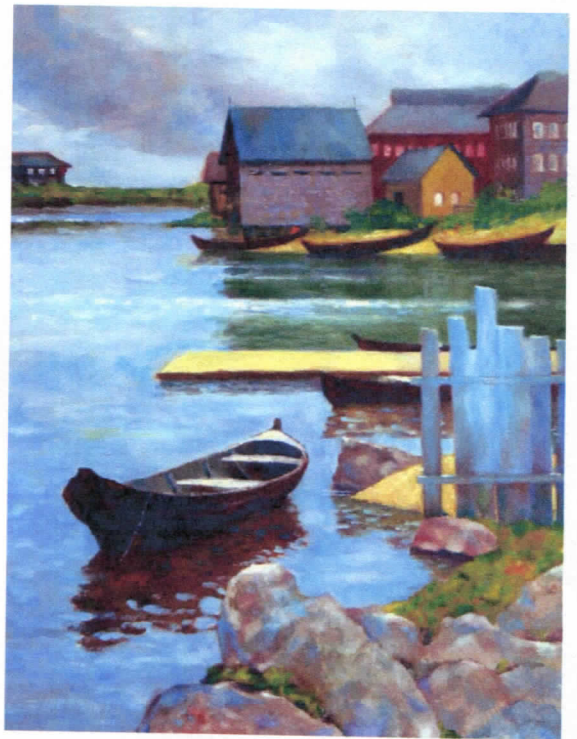

ROBERT MOORE PAINTINGS

“Gatehouse At Charlestown” (Sussex)

“Gatehouse at Charlestown II”
(Best of Show Winner at A.D.A.S. 2005 Spring)

“Young Buck”

Untitled

“Berkshire Farm II”

Untitled